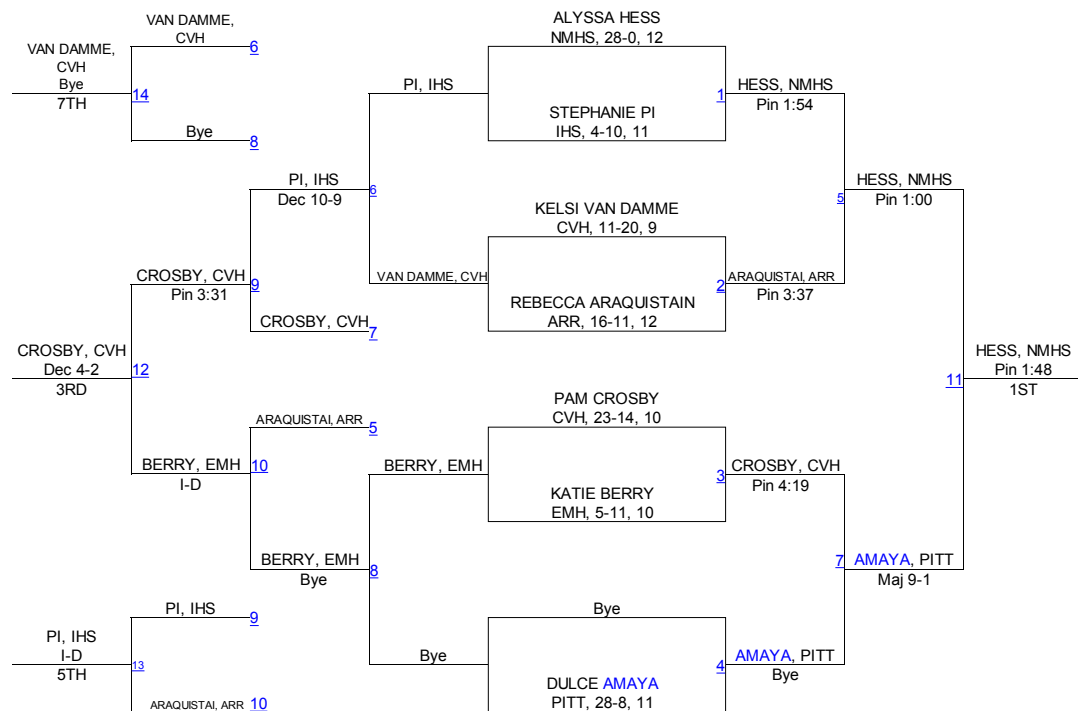

2010NCS/Les Schwab Girls Wrest Champ

154