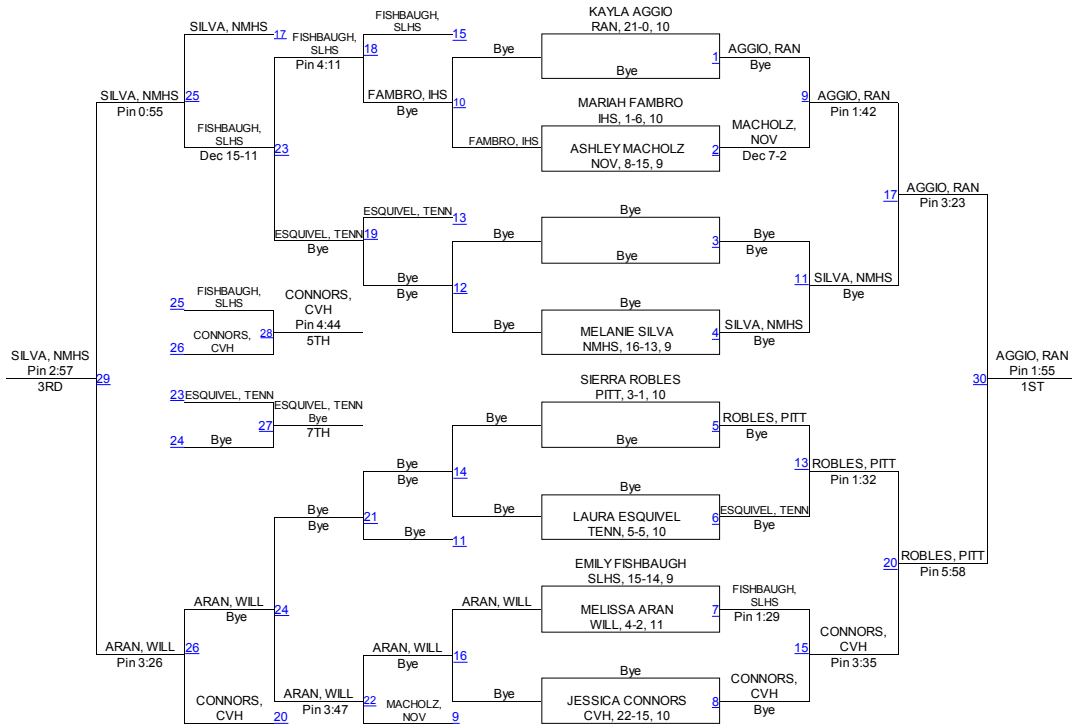

2010NCS/Les Schwab Girls Wrest Champ

132