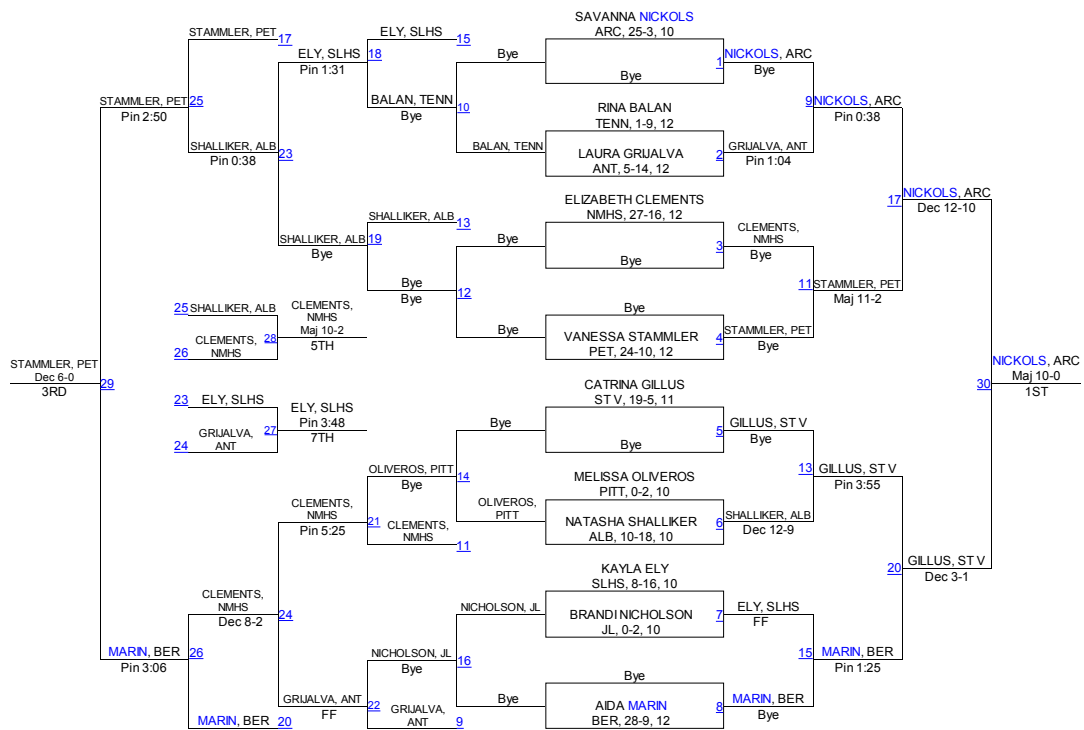

2010NCS/Les Schwab Girls Wrest Champ

138