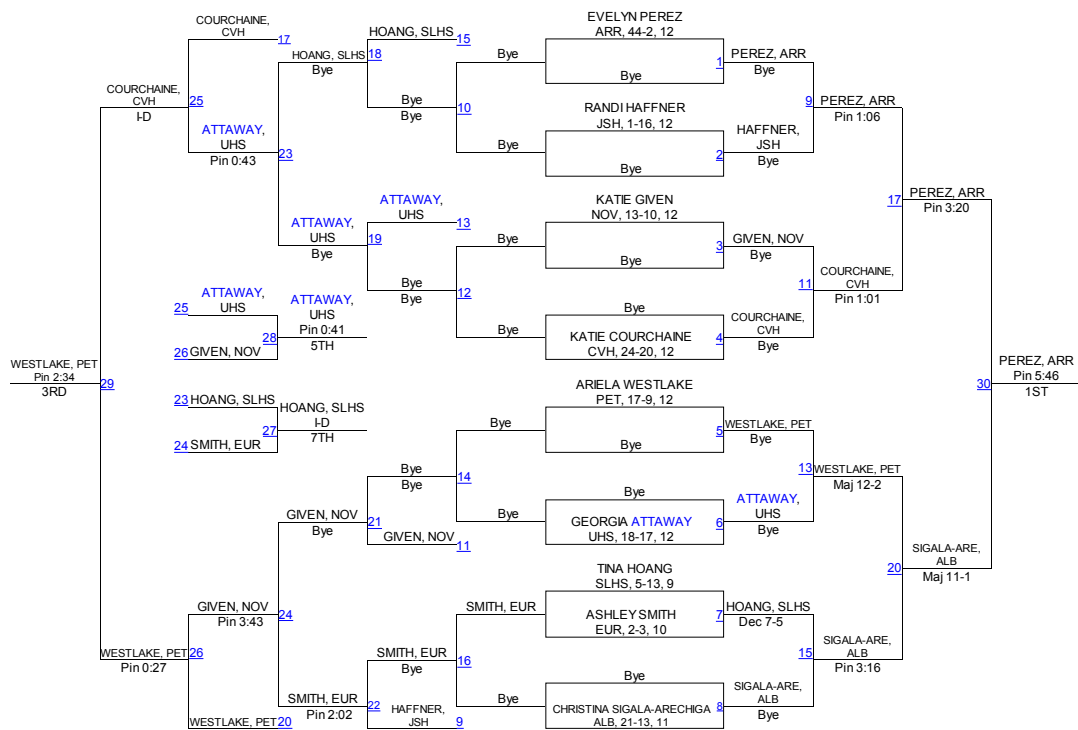

2010NCS/Les Schwab Girls Wrest Champ

122