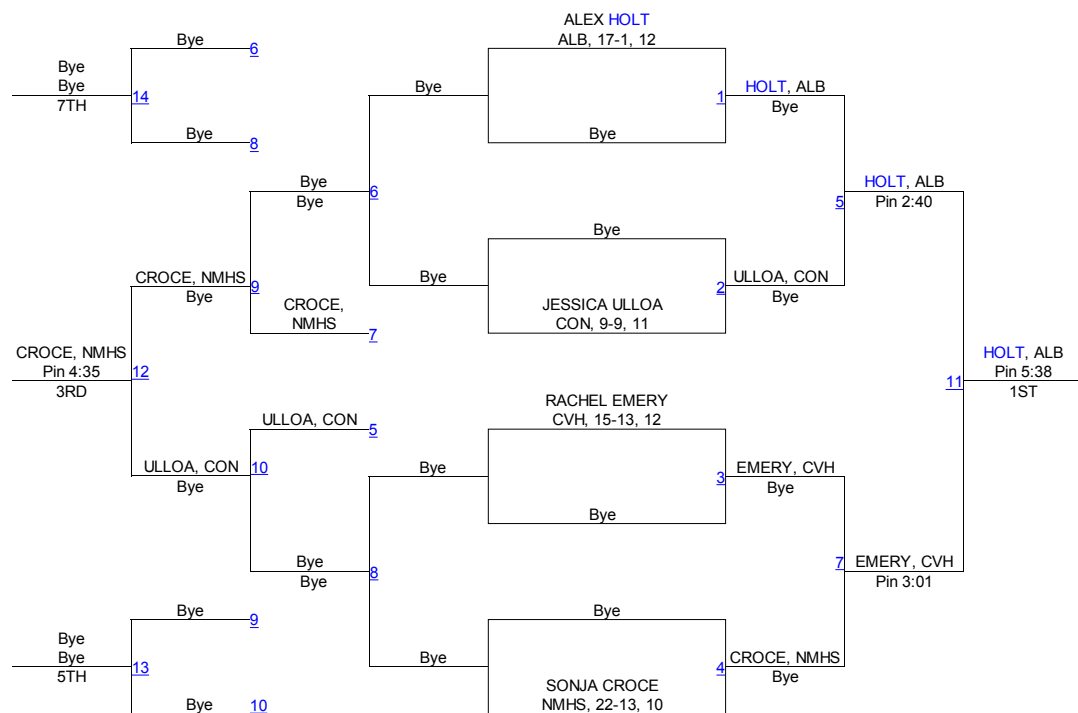

2010NCS/Les Schwab Girls Wrest Champ

165