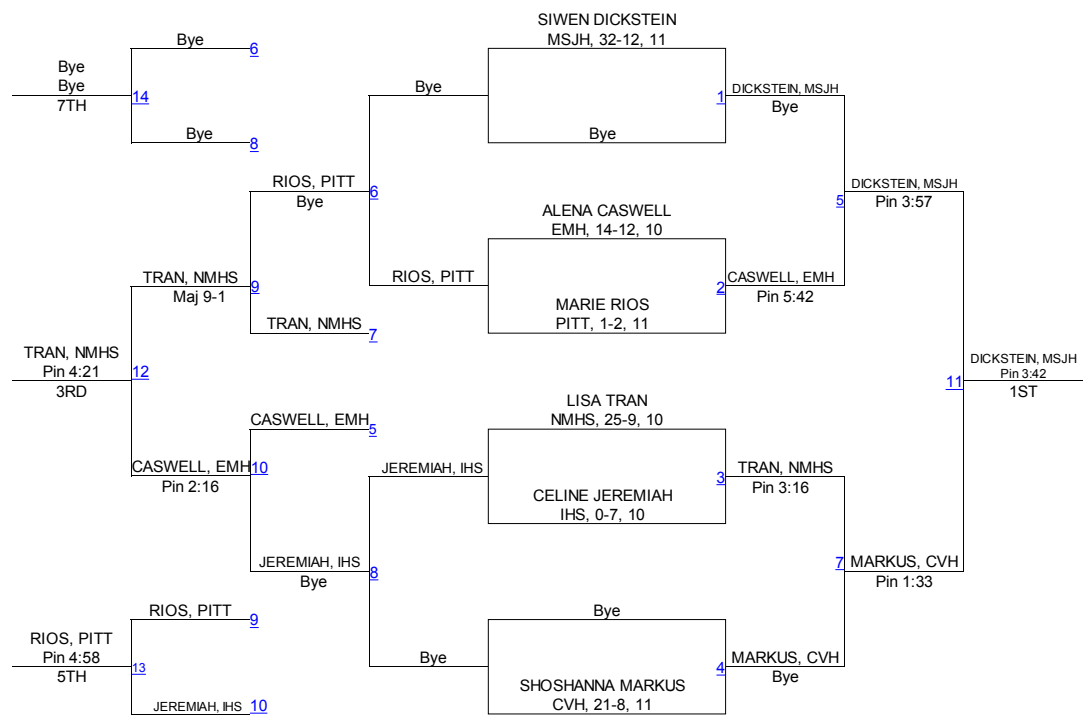

2010NCS/Les Schwab Girls Wrest Champ

103