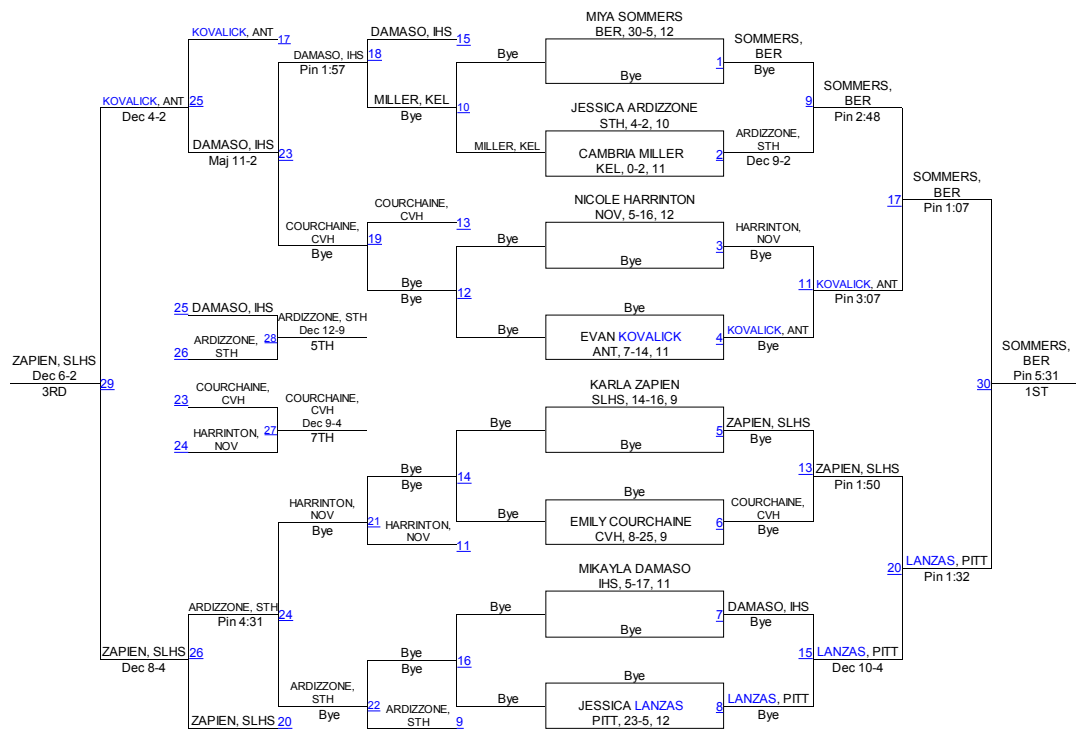

2010NCS/Les Schwab Girls Wrest Champ

114