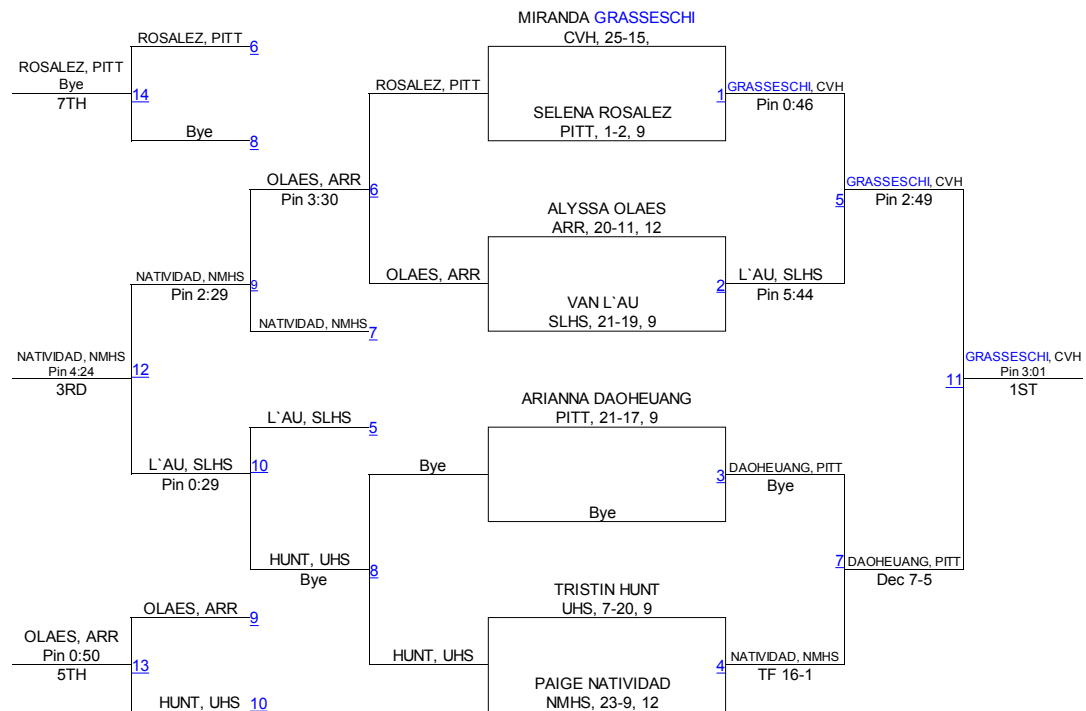

Team Scores

1. NEWARK MEMORIAL	185.5
2. CASTRO VALLEY	168.0
3. ALBANY HIGH	155.0
4. PITTSBURG HIGH	146.0
5. SAN LEANDRO HIGH	109.0
6. ARROYO HIGH	99.5
7. PETALUMA HIGH	90.5
8. BERKELEY HIGH	82.0
9. NOVATO HIGH	52.0
10. UKIAH HIGH	52.0
11. ANTIOCH HIGH	44.0
12. EL MOLINO HIGH	39.0
13. LIBERTY HIGH	39.0
14. RANCHO COTATE	39.0
15. ARCATA HIGH	36.0
16. IRVINGTON HIGH	34.0
17. ST. PATRICK/ST. VINCENT	30.0
18. DUBLIN HIGH	26.5
19. COLLEGE PARK HIGH	26.0
20. MISSION SAN JOSE	26.0
21. REDWOOD HIGH	21.0
22. ST. HELENA HIGH	17.0
23. MT. DIABLO HIGH	16.0
24. MONTGOMERY HIGH	15.0
25. TENNYSON HIGH	15.0
26. CONCORD HIGH	7.0
27. EUREKA HIGH	7.0
28. ANALY HIGH	5.0
29. MARIA CARRILLO	3.0
30. WASHINGTON HIGH	3.0
31. WILLITS HIGH	3.0
32. TERRA LINDA HIGH	1.0
33. JAMES LOGAN	0.0
34. JOHN SWETT HIGH	0.0
35. KELSEYVILLE HIGH	0.0
36. YGNACIO VALLEY HIGH	0.0

2010NCS/Les Schwab Girls Wrest Champ

98