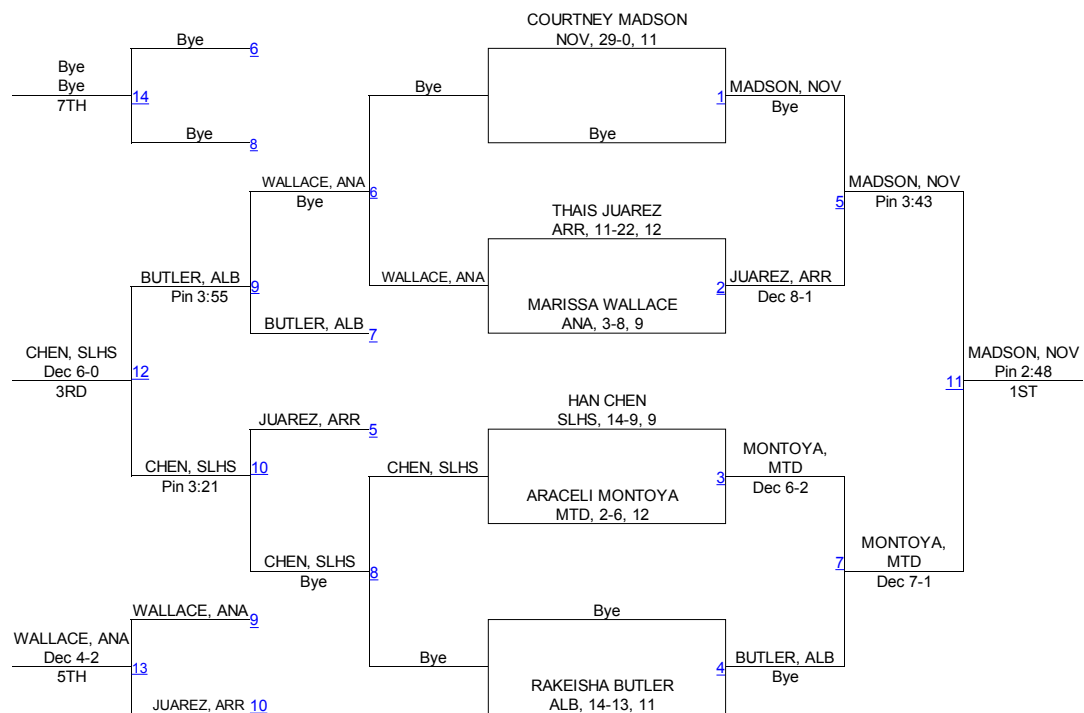

2010NCS/Les Schwab Girls Wrest Champ

108